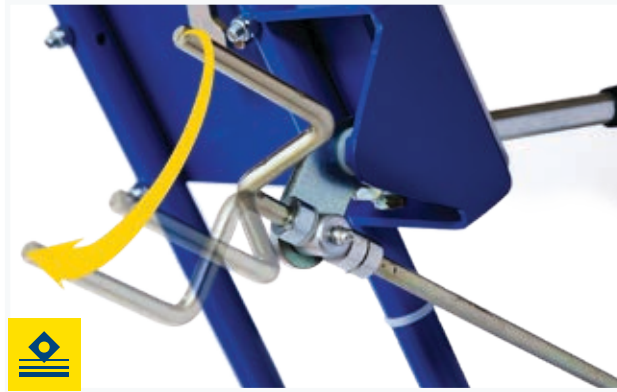

THE ELECTRIC EDGER WITH THE POWER TO PERFORM

The clear choice for the edging needs of your arena. Powerful, yet quiet with stable wander-free control and infinite adjustability on demand for ease of operation.

EZIII
EDGER

Quickly raise and lower edger for transportation on and off the ice

Depth control is infinitely variable and not limited to factory presets

Eight-sided carbide cutters stand up to the demands of a busy arena schedule

CHARGER INPUT POWER:
110 / 220VAC, 60 / 50Hz

BATTERY AND MOTOR

Three industry-leading, AGM deep-cycle 12 V batteries designed for the application. The 4.8 kW (6.5 hp) electric motor at 36 volts is more powerful than other edgers.

HANDLING

Easy handling on and off the ice with stability from large rubber wheels. Depth control handle allows for adjustments on demand. Weight: 113 kg (250 lb) including batteries.

CONSTRUCTION

Heavy duty steel plate body and runners ensure smooth control. Fiberglass housing, baked-on powder paint and zinc electroplating for corrosion protection.