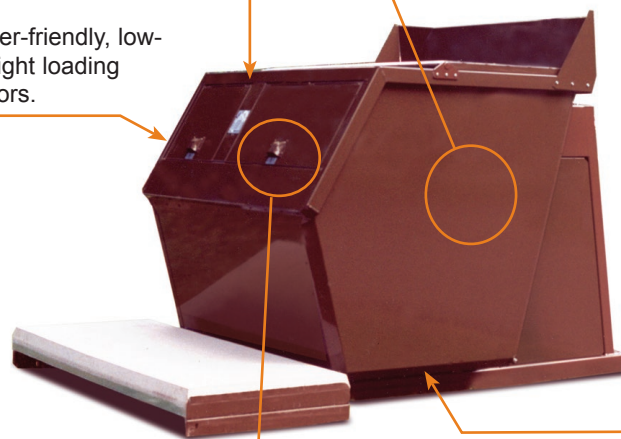

Unique "No-Touch-to-Dump"™ hydraulic side collection method empties bins safely and effectively.

Collection vehicles with an onboard pressure washer keeps container sanitary, odorless and looking their best.

Optional split design allows co-collection of waste, recyclables or organics.

User-friendly, low-height loading doors.

Galvanneal steel panels and an Axalta powder paint finish ensure aesthetic appeal and a long life.

Sealed seam design contains liquids.

Sturdy lightweight door with gravity-assisted latch keeps odors in and animals out.

(Leasing options available.)

Specifications

HL4T

| | | | |
|--------------------------|---|------------------------------|----------------------|
| Capacity | 3.25 m ³ (4.25 yd ³) | Width (concrete step) | 2 120 mm (83-1/2 in) |
| Length | 3 050 mm (120 in) | Height | 2 040 mm (80-1/2 in) |
| Width (container) | 1 850 mm (73 in) | Loading Height | 930 mm (36 in) |