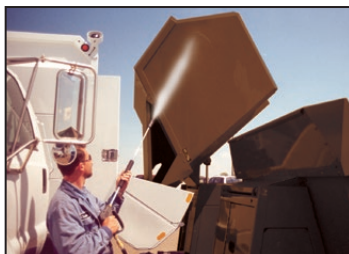

Mini Transfer Station: multiple units are ideal for maintaining a high level of community service.

Clean & Efficient Collection

Innovative vehicle-powered hydraulic arm achieves rapid loading of 6 yd³ (4.6 m³) at convenient pick-up points for a highly efficient, low cost operation.

Unique "No-Touch-to-Dump"™ hydraulic side collection method empties bins safely and effectively.

Collection vehicles with an onboard pressure washer keeps container sanitary, odorless and looking their best.